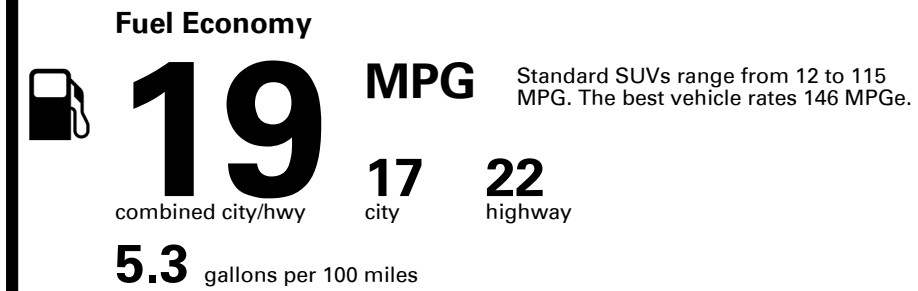

## EPA DOT Fuel Economy and Environment

Gasoline Vehicle

You spend  
**\$8,000**  
more in fuel costs  
over 5 years  
compared to the  
average new vehicle.

**Annual fuel cost**  
**\$3,300**

Fuel Economy & Greenhouse Gas Rating (tailpipe only)