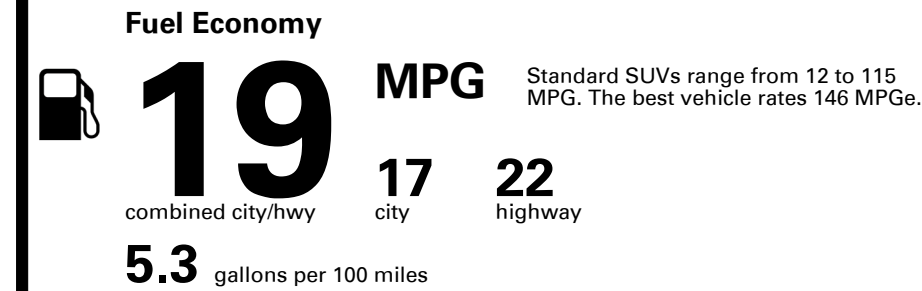

TOTAL PRICE: \$91,850.00

EPA DOT Fuel Economy and Environment

Gasoline Vehicle

You spend \$8,000
more in fuel costs over 5 years compared to the average new vehicle.

Annual fuel cost \$3,300

Fuel Economy & Greenhouse Gas Rating (tailpipe only)