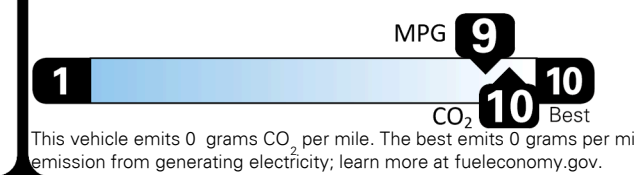

## EPA DOT Fuel Economy and Environment

Electric Vehicle

**You save \$4,000**  
in fuel costs over 5 years compared to the average new vehicle.

**Annual fuel cost \$900**

#### Fuel Economy & Greenhouse Gas Rating (tailpipe only)