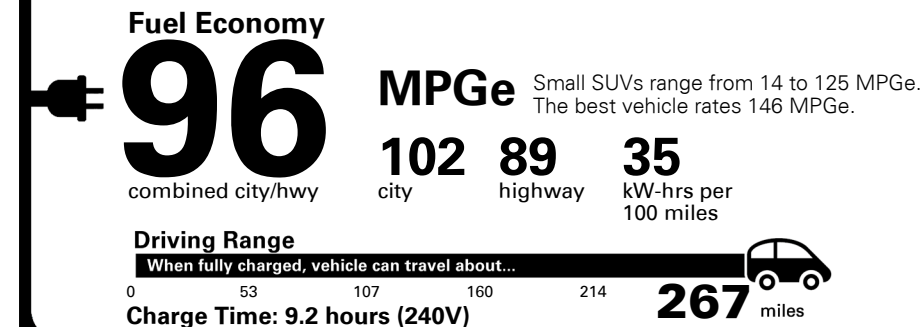

## EPA DOT Fuel Economy and Environment

Electric Vehicle

**You save \$4,000**  
in fuel costs over 5 years compared to the average new vehicle.

**Annual fuel cost \$900**