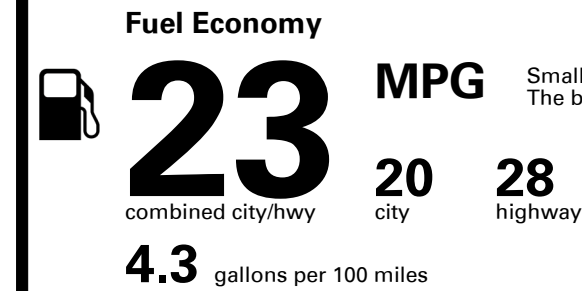

Small SUVs range from 14 to 125 MPG. The best vehicle rates 146 MPGe.

You spend \$5,000
more in fuel costs over 5 years
compared to the average new vehicle.

Annual fuel cost \$2,700

Fuel Economy & Greenhouse Gas Rating (tailpipe only)