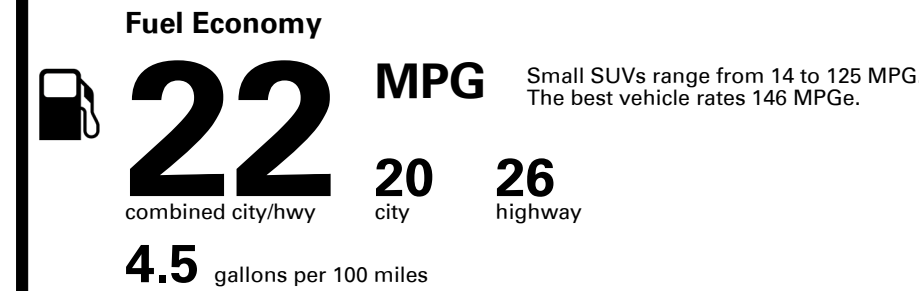

SOLD TO: VA707
GENESIS OF VIRGINIA BEACH
3736 SENTARA WAY
VIRGINIA BEACH VA 23452

SHIPPED TO: VA707

Inland Freight & Handling : \$1,495.00

VIN: KMUMFDTB7TU284113	EXTERIOR COLOR: MAKALU GRAY	INTERIOR/SEAT COLOR: SEVILLA RED/OBSIDIAN
MODEL: U0452A45	PORT OF ENTRY: PH	TRANSPORT: TRUCK
EMISSIONS: This vehicle is certified to meet emission requirements in all 50 states		ACCESSORY WEIGHT: 12 lbs./ 6 kgs.

TOTAL PRICE: \$63,360.00

75 A 0966QMORNI

EPA DOT Fuel Economy and Environment

Gasoline Vehicle

You spend \$5,750
more in fuel costs over 5 years compared to the average new vehicle.

Annual fuel cost \$2,850